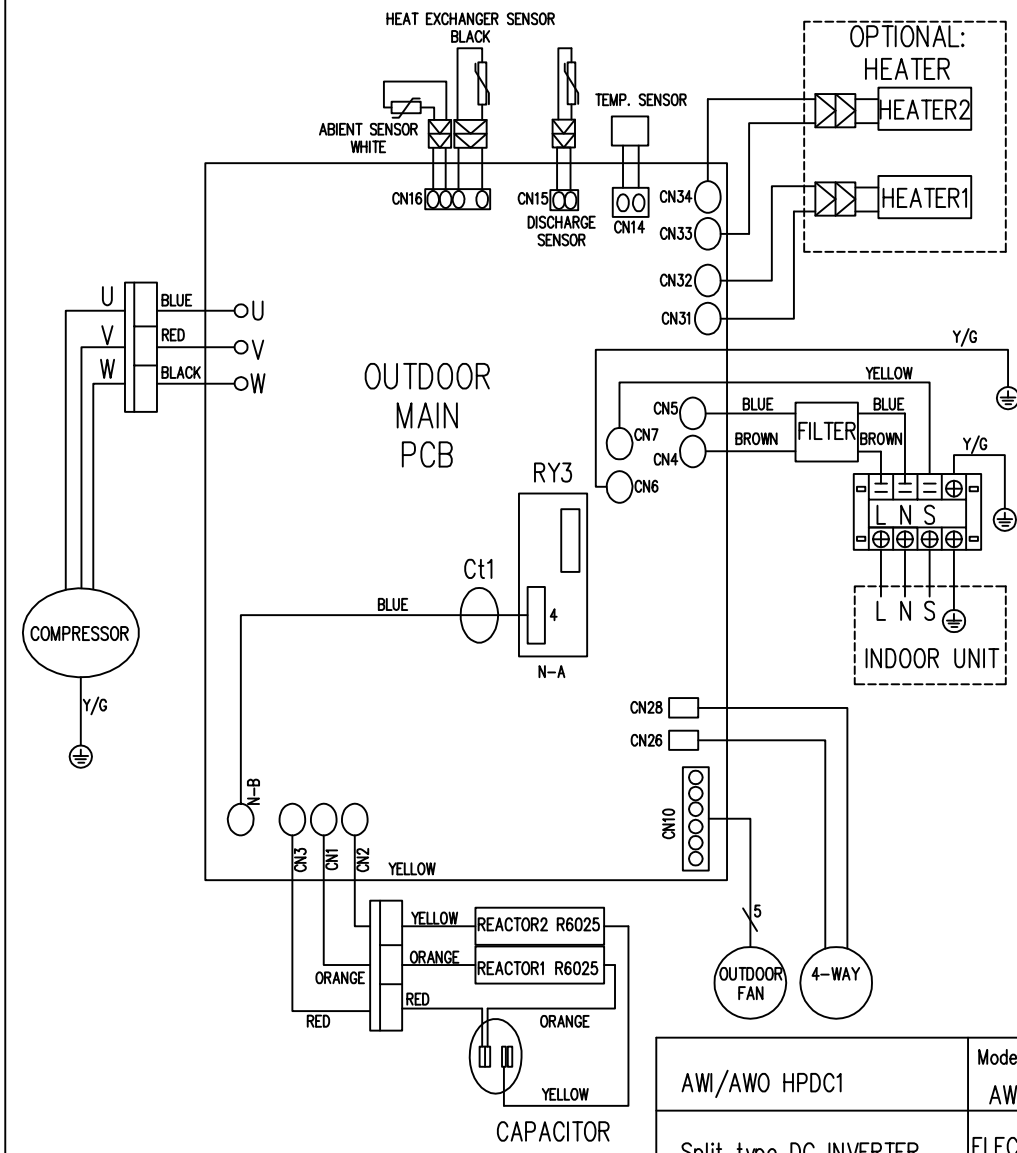

WIRING DIAGRAM (INDOOR UNIT)

Notes: ----- This symbol indicates the element is optional.

WIRING DIAGRAM (OUTDOOR UNIT)

AWI/AWO HPDC1	Model AWI/AWO-35HPDC1	<i>AlpicAir</i>
Split type DC INVERTER	ELECTRICAL DRAWING	
		31.10.2011