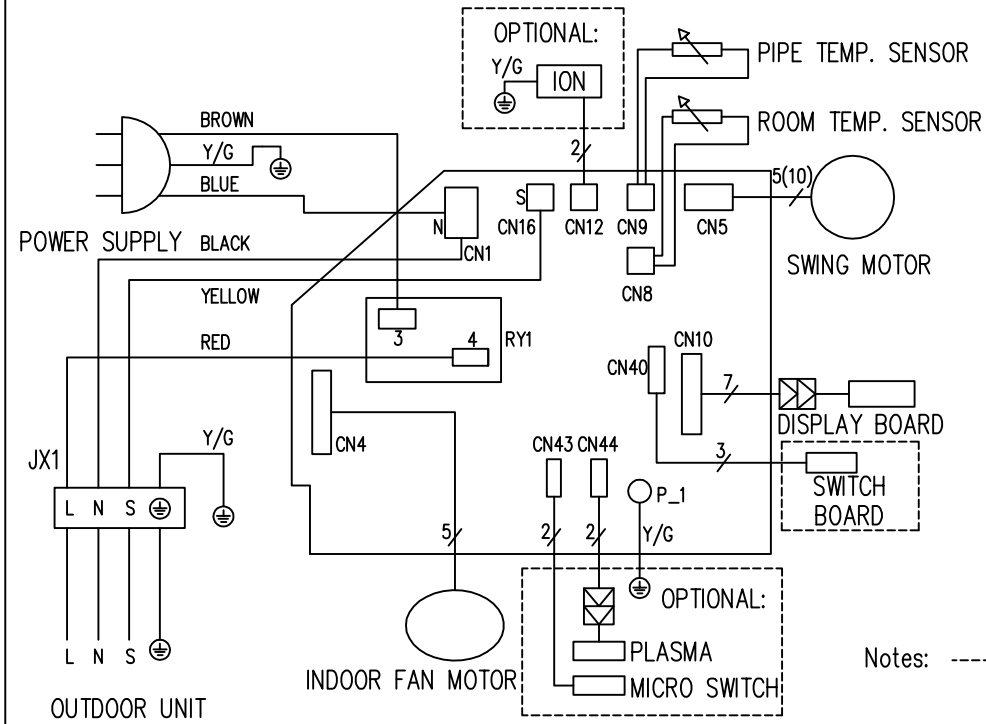

WIRING DIAGRAM (INDOOR UNIT)

Notes: ----- This symbol indicates the element is optional.

WIRING DIAGRAM (OUTDOOR UNIT)

AWI/AWO HPDC1	Model AWI/AWO-35HPDC1	<i>AlpicAir</i>
Split type DC INVERTER	ELECTRICAL DRAWING	
		31.10.2011