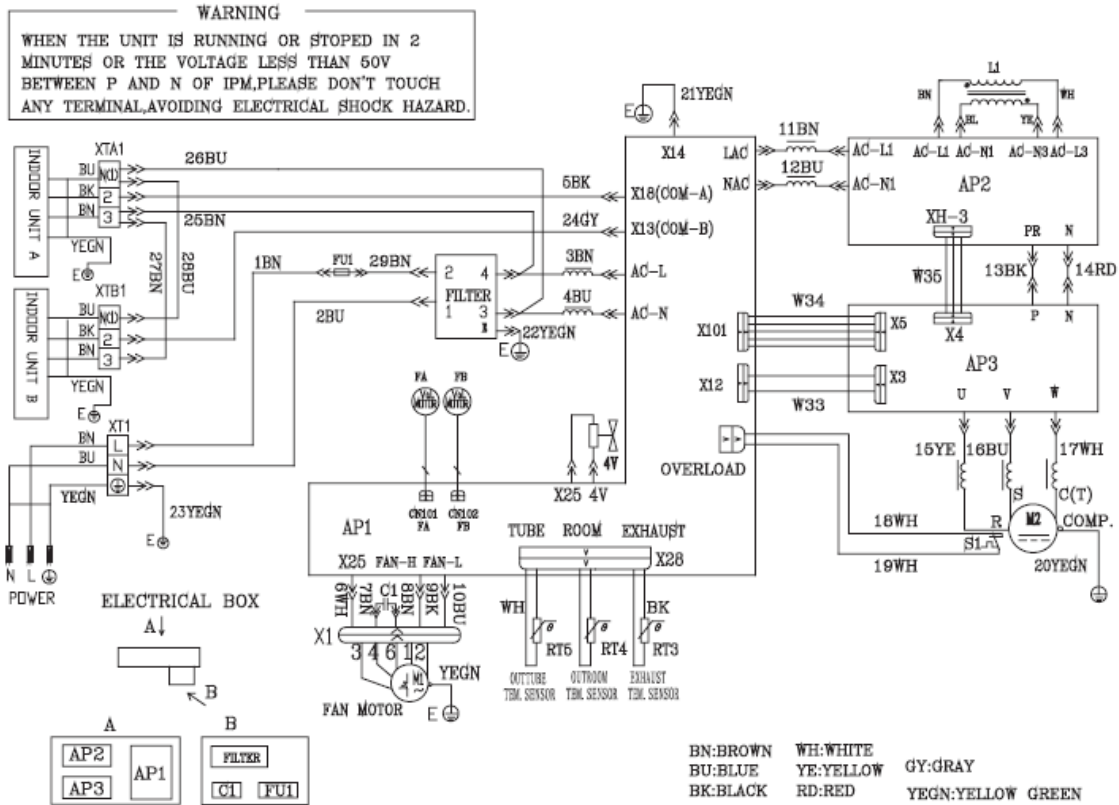

AlpicAir

AIR CONDITIONER DIMENSIONS AND ELECTRICAL DRAWINGS

AM20-50HPDC1
AM40-80HPDC1

OUTDOOR UNIT DIMENSIONS

AM20-50HPDC1

AM40-80HPDC1

ELECTRICAL DRAWING

AM20-50HPDC1

AM40-80HPDC1