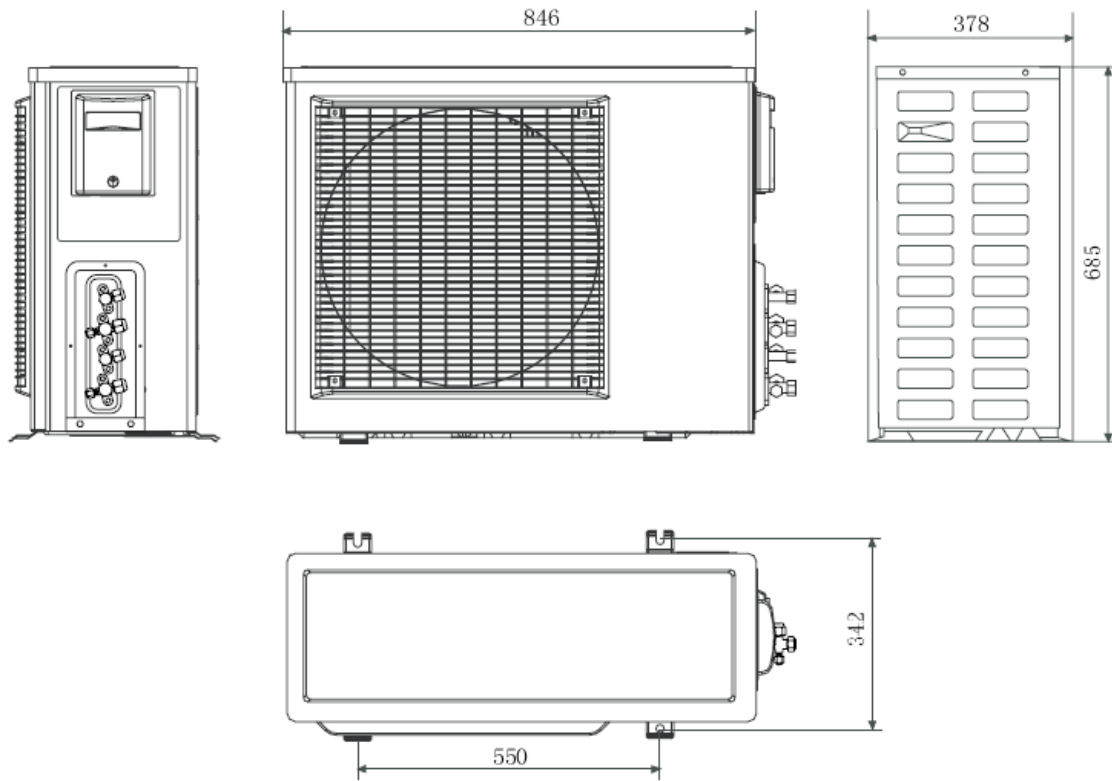

AlpicAir

AIR CONDITIONER DIMENSIONS AND ELECTRICAL DRAWINGS

AM20-50HPDC1
AM40-80HPDC1

OUTDOOR UNIT DIMENSIONS

AM20-50HPDC1

AM40-80HPDC1

ELECTRICAL DRAWING

AM20-50HPDC1