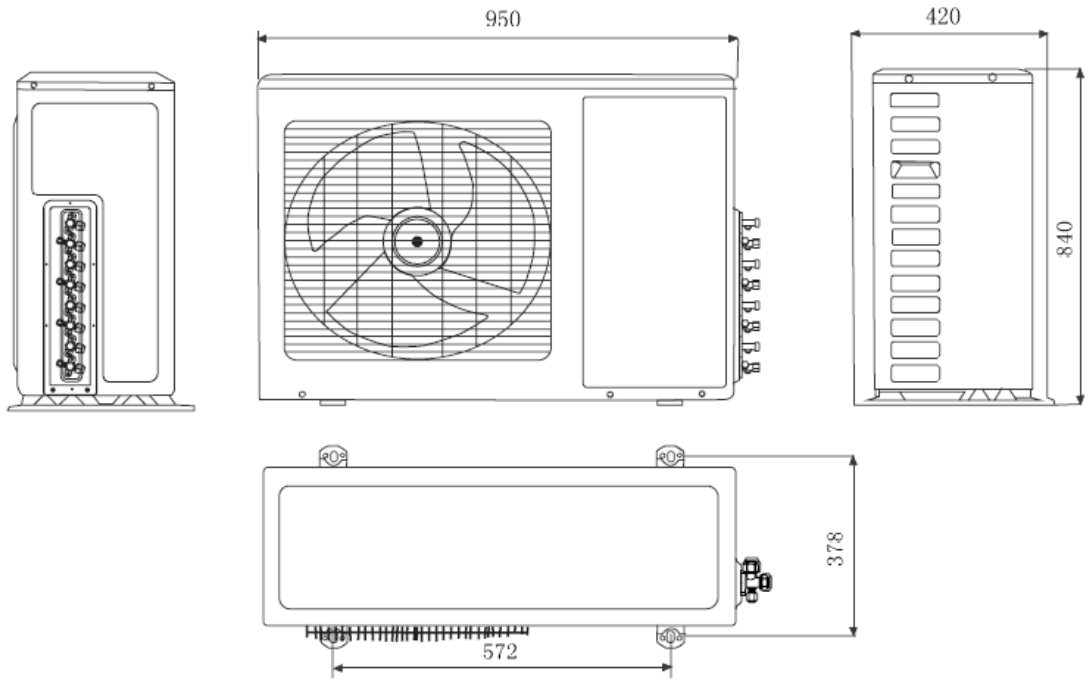

AlpicAir

AIR CONDITIONER DIMENSIONS AND ELECTRICAL DRAWINGS

AM20-50HPDC1
AM40-80HPDC1

OUTDOOR UNIT DIMENSIONS

AM20-50HPDC1

AM40-80HPDC1

ELECTRICAL DRAWING

AM20-50HPDC1