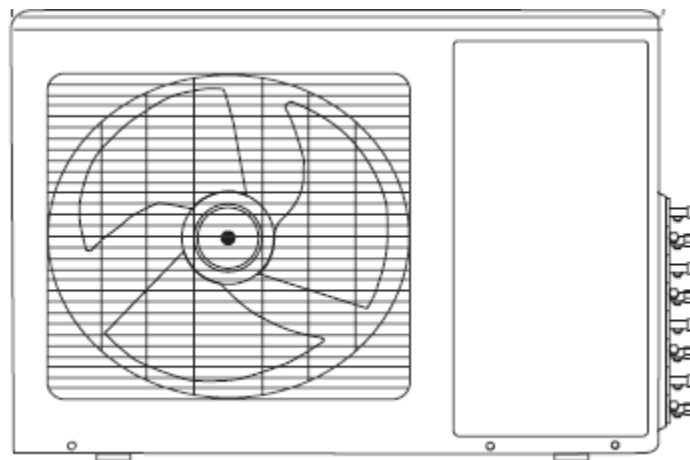

AlpicAir

AIR CONDITIONER DIMENSIONS AND ELECTRICAL DRAWINGS

AM20-50HPDC1
AM40-80HPDC1

OUTDOOR UNIT DIMENSIONS

AM20-50HPDC1

AM40-80HPDC1

ELECTRICAL DRAWING

AM20-50HPDC1